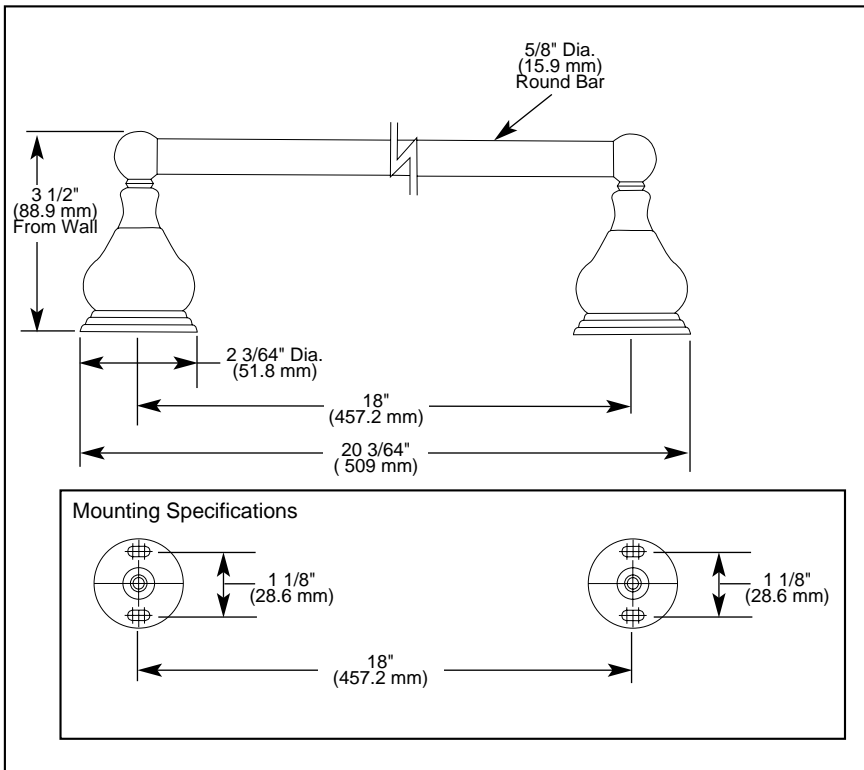

DELTA[®]

ACCESSORIES

- Traditional Series
- 18" Towel bar

Submitted Model No.: _____

Specific Features: _____

STANDARD SPECIFICATIONS:

- Wood blocking is preferable behind all wall surfaces. If wood blocking is not available, the following fasteners are suggested: Tile/Masonry-Plastic or lead Anchors Plaster/drywall-Toggle bolts.
- Mounting hardware and mounting instructions included with product.